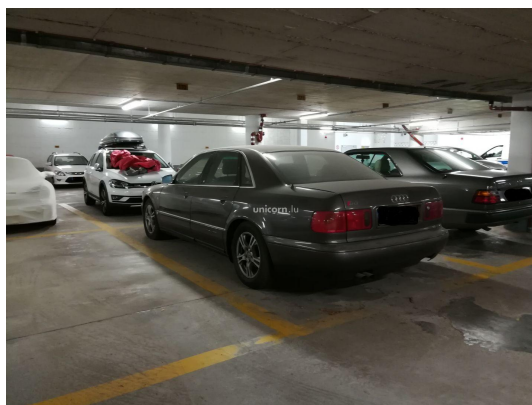

CAR PARK

LUXEMBOURG-KIRCHBERG

REF. 4876

200 €

Ideally located in the district of Luxembourg-Kirchberg, rue J-P Sauvage.

This indoor parking space is close to all amenities: European Commission, Chamber of Commerce...

Easy and secure access with an access badge.

Price: 200 euros per month.

For more information, contact us at 26 54 17 17.

<https://www.unicorn.lu/en/detail-5439-location-parking-luxembourg-kirchberg>