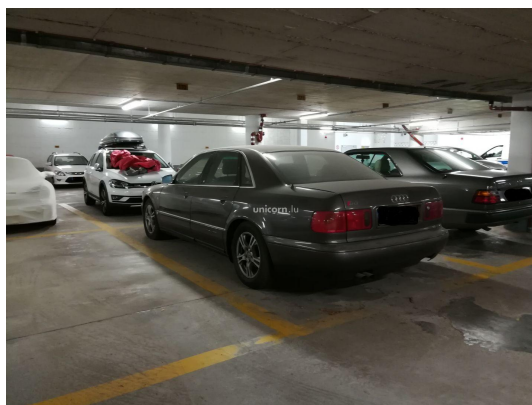

CAR PARK

LUXEMBOURG-KIRCHBERG

REF. 4876

200 €

Ideally located in the district of Luxembourg-Kirchberg, rue J-P Sauvage.

This indoor parking space is close to all amenities: European Commission, Chamber of Commerce...